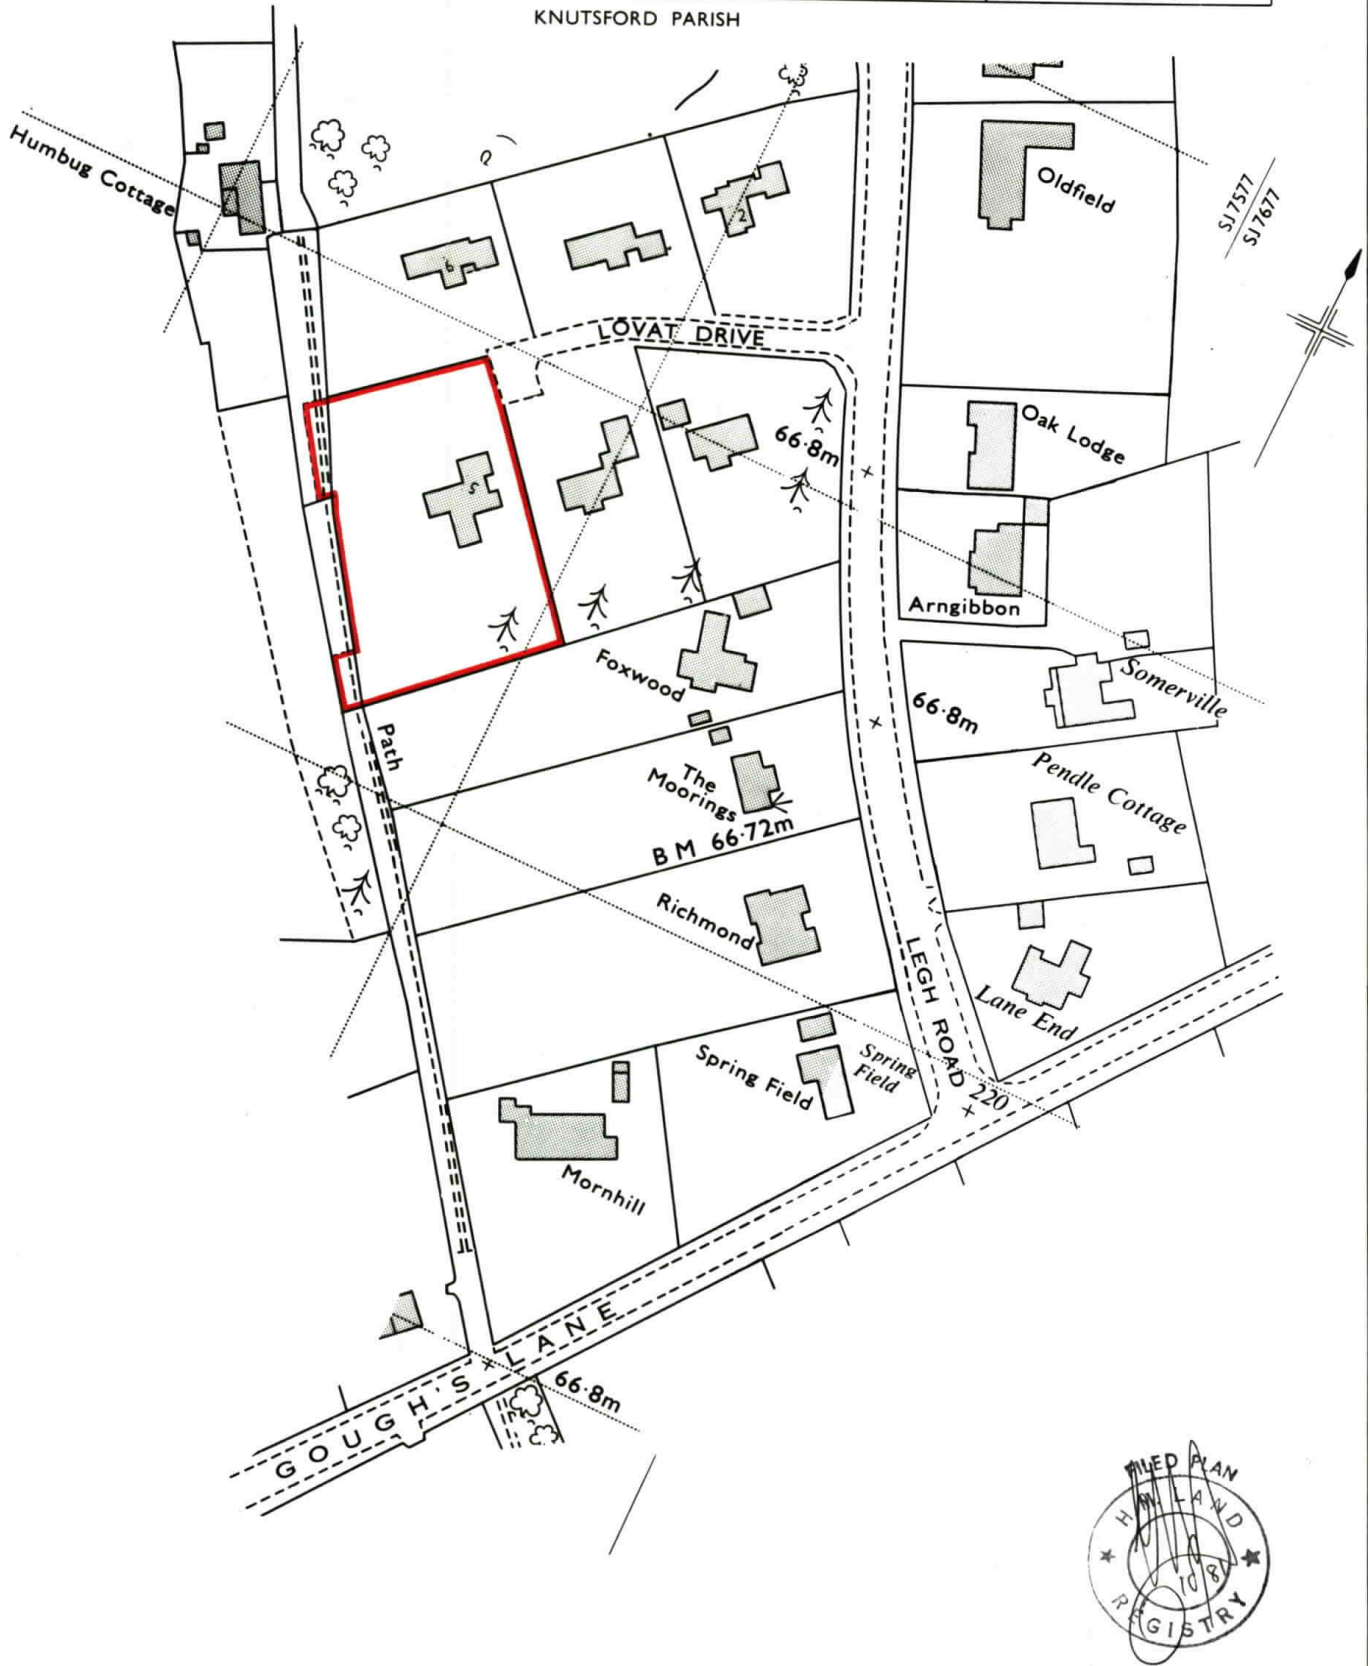

H.M. LAND REGISTRY		TITLE NUMBER	
		CH 178984	
ORDNANCE SURVEY PLAN REFERENCE	SJ 7577	SECTION R	Scale 1/1250 Enlarged from 1/2500
COUNTY CHESHIRE	DISTRICT MACCLESFIELD	© Crown copyright 1977	

KNUTSFORD PARISH

This is a print of the view of the title plan obtained from HM Land Registry showing the state of the title plan on 19 April 2023 at 14:08:45. This title plan shows the general position, not the exact line, of the boundaries. It may be subject to distortions in scale. Measurements scaled from this plan may not match measurements between the same points on the ground.

This title is dealt with by HM Land Registry, Birkenhead Office.

© Crown Copyright. Produced by HM Land Registry. Reproduction in whole or in part is prohibited without the prior written permission of Ordnance Survey. Licence Number 100026316.